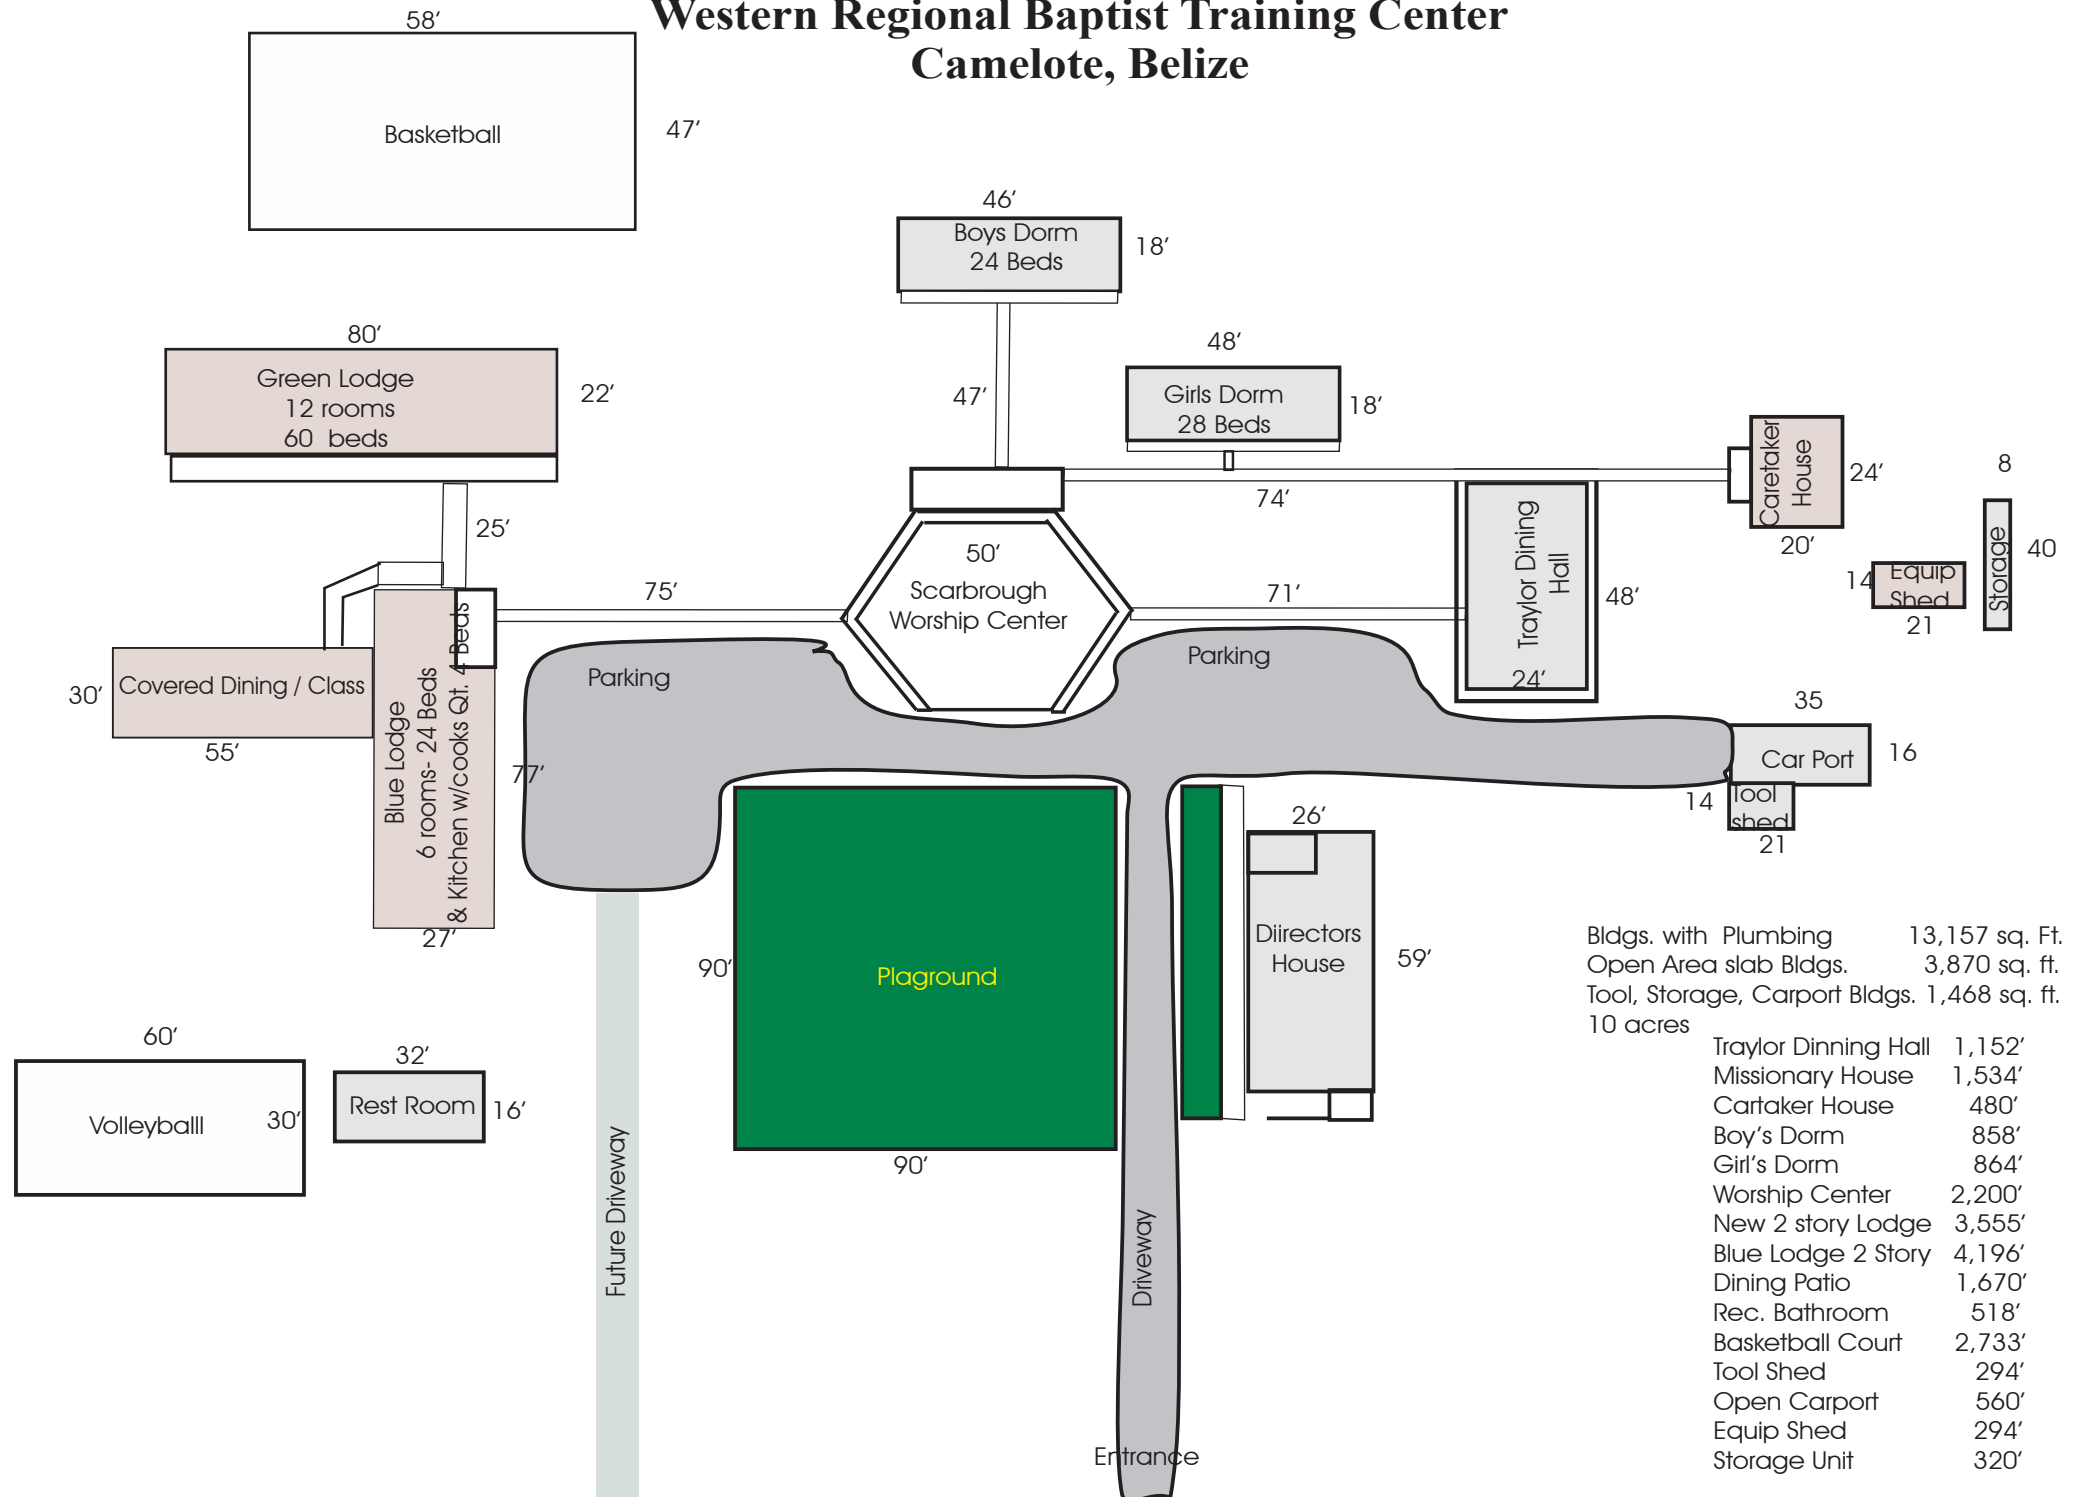

# Western Regional Baptist Training Center Camelote, Belize

Bldgs. with Plumbing 13,157 sq. Ft.  
 Open Area slab Bldgs. 3,870 sq. ft.  
 Tool, Storage, Carport Bldgs. 1,468 sq. ft.  
 10 acres

Traylor Dinning Hall	1,152'
Missionary House	1,534'
Cartaker House	480'
Boy's Dorm	858'
Girl's Dorm	864'
Worship Center	2,200'
New 2 story Lodge	3,555'
Blue Lodge 2 Story	4,196'
Dining Patio	1,670'
Rec. Bathroom	518'
Basketball Court	2,733'
Tool Shed	294'
Open Carport	560'
Equip Shed	294'
Storage Unit	320'